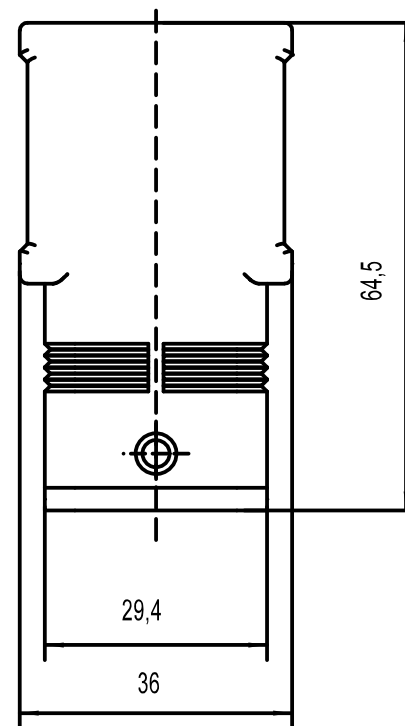

Diritti riservati | All rights reserved

Date	14.12.2006	CZAOT 15.5 L	Scale
Sign.		hood side entry NPT 3/4"	1:1