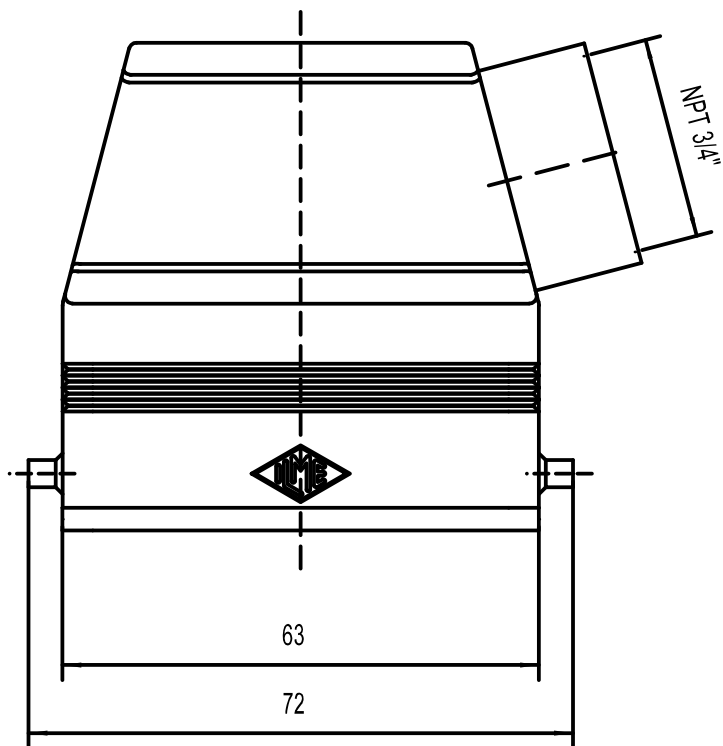

Diritti riservati | All rights reserved

Date	14.12.2006	CZAOT 15.5 L	Scale
Sign.		hood side entry NPT 3/4"	1:1